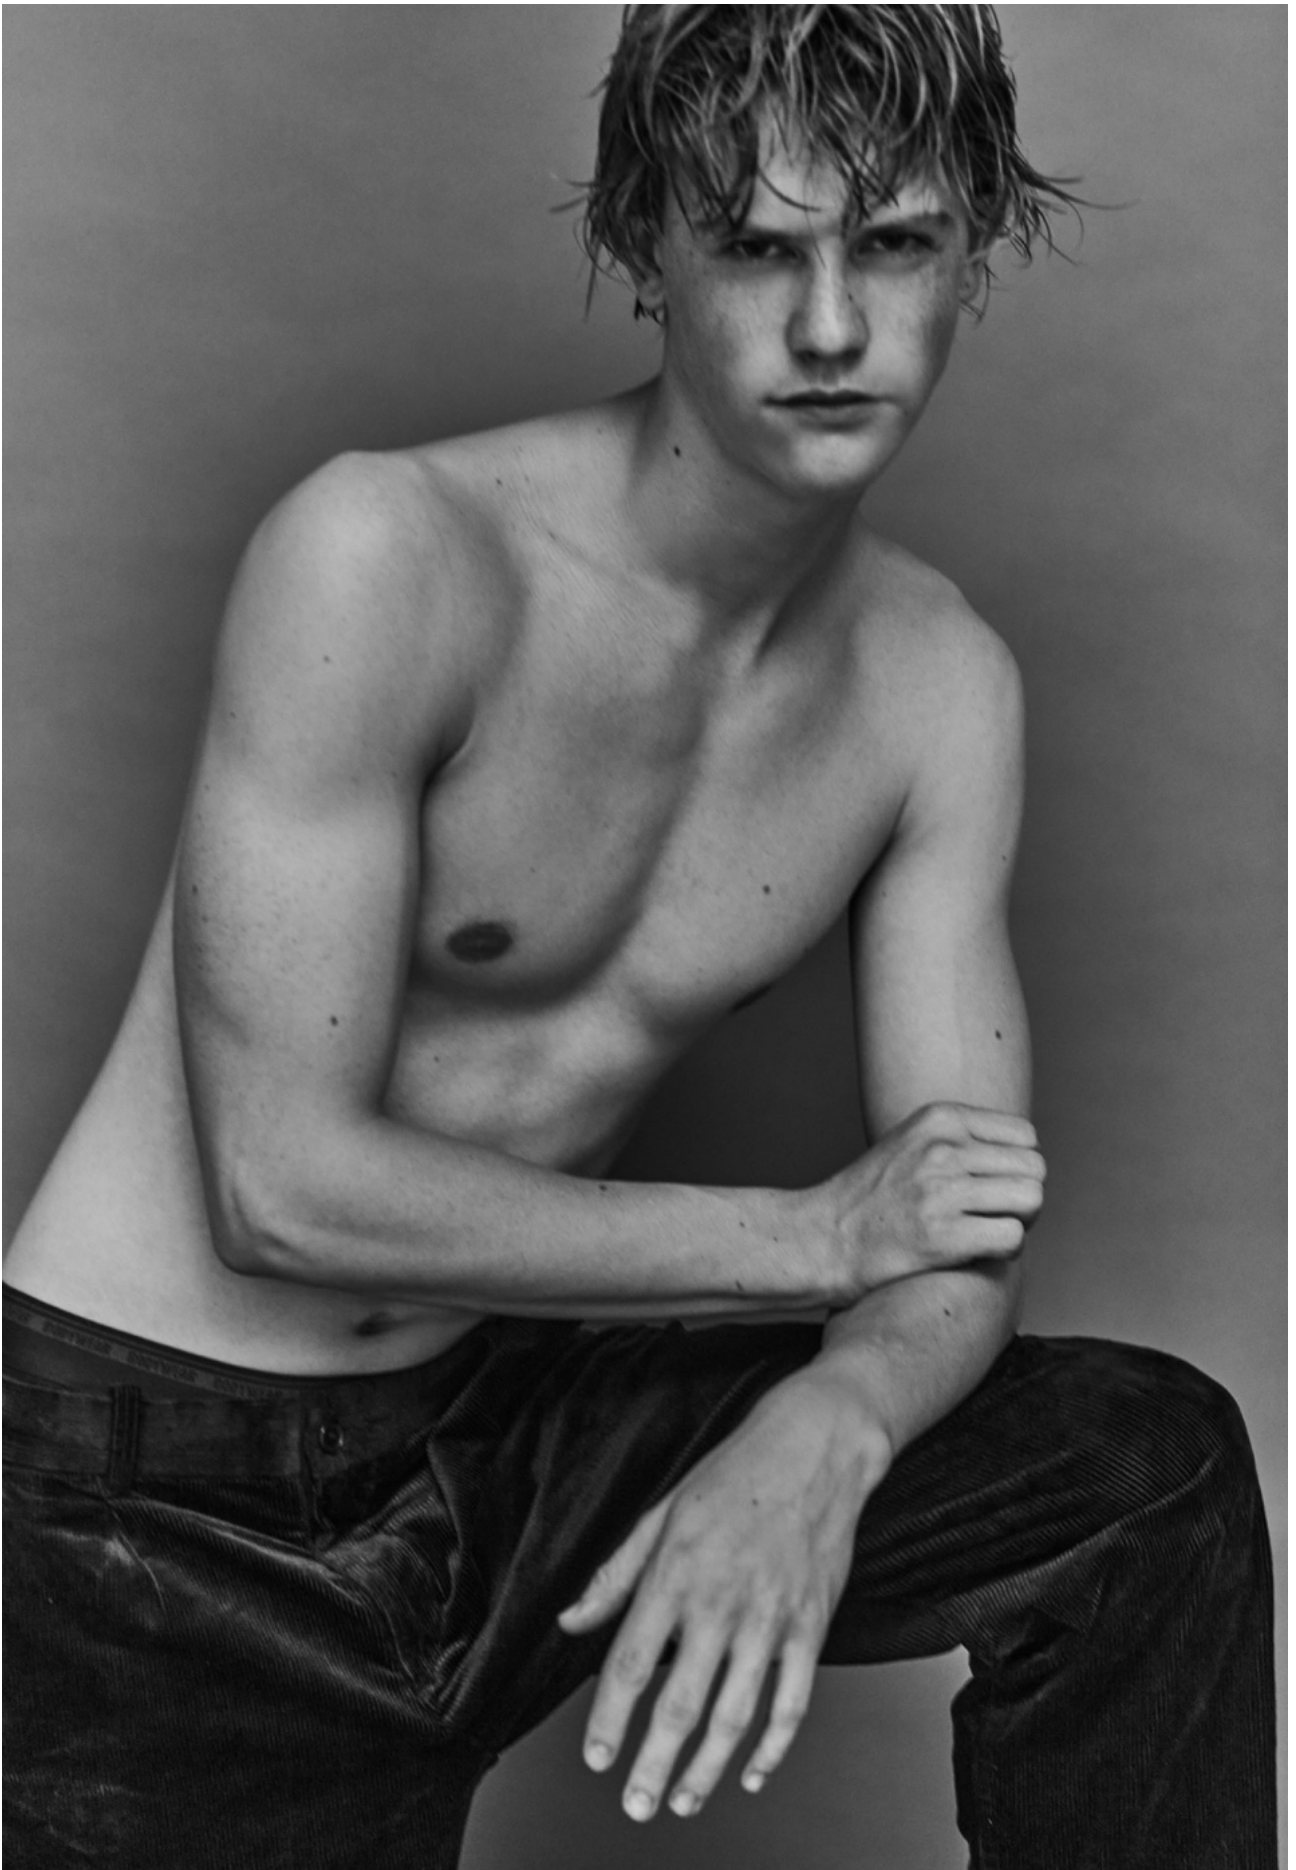

L U V

m a n a g e m e n t

NOAH STRAUSCH

Portfolio

NOAH STRAUSCH

height 188 cm waist 72 cm hips 91 cm hair blond eyes blue

NOAH STRAUSCH

height 188 cm waist 72 cm hips 91 cm hair blond eyes blue

NOAH STRAUSCH

height 188 cm waist 72 cm hips 91 cm hair blond eyes blue

NOAH STRAUSCH

height 188 cm waist 72 cm hips 91 cm hair blond eyes blue

NOAH STRAUSCH

height 188 cm waist 72 cm hips 91 cm hair blond eyes blue

NOAH STRAUSCH

height 188 cm waist 72 cm hips 91 cm hair blond eyes blue

F: Jana Przibylla
S: Shoes are stylist's own
M: Noah* / Miha Modelmanagement

96

NOAH STRAUSCH

height 188 cm waist 72 cm hips 91 cm hair blond eyes blue