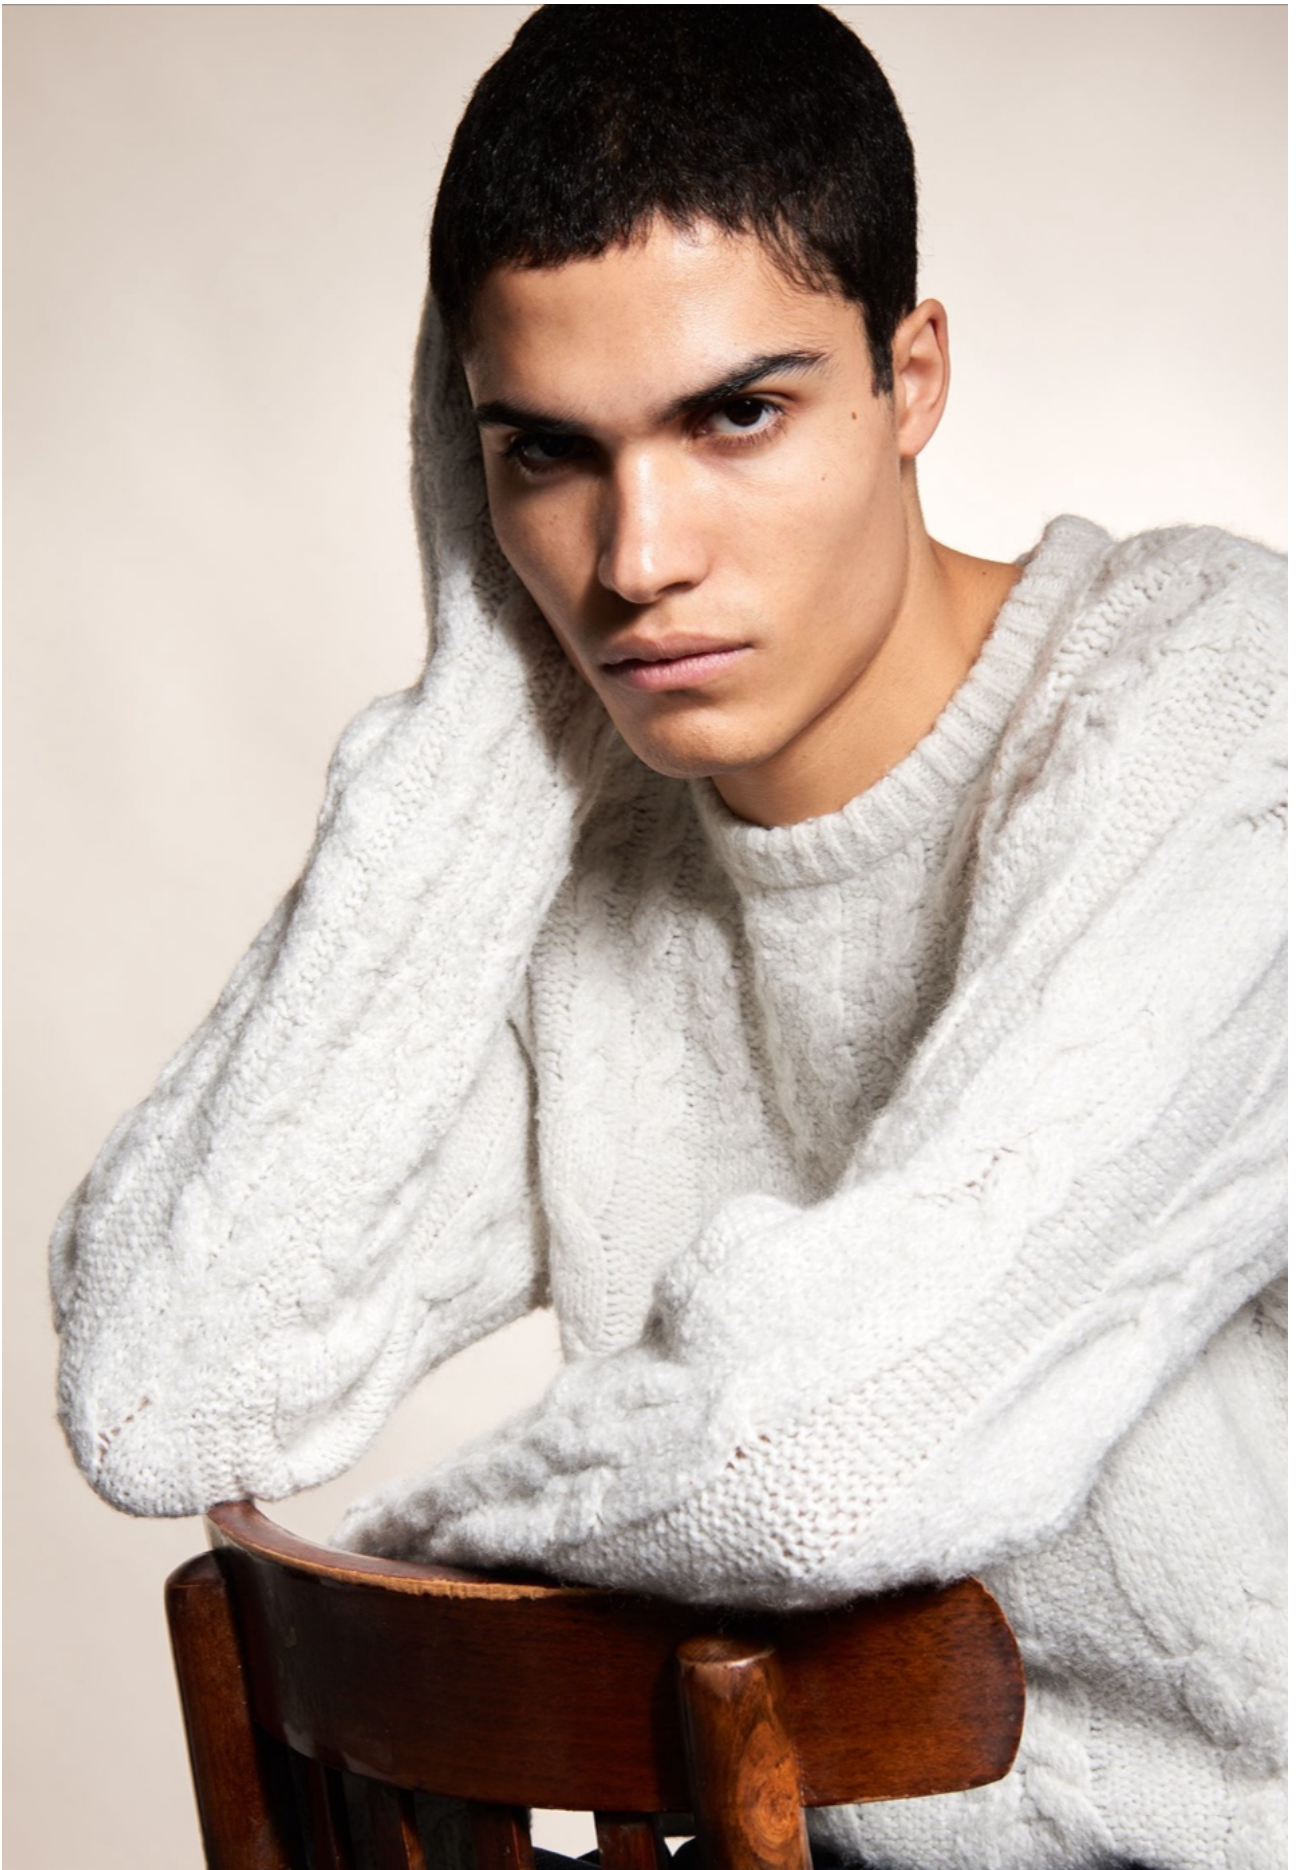

LOIS DEDE

height 187 cm waist 69 cm hips 86 cm hair black eyes brown